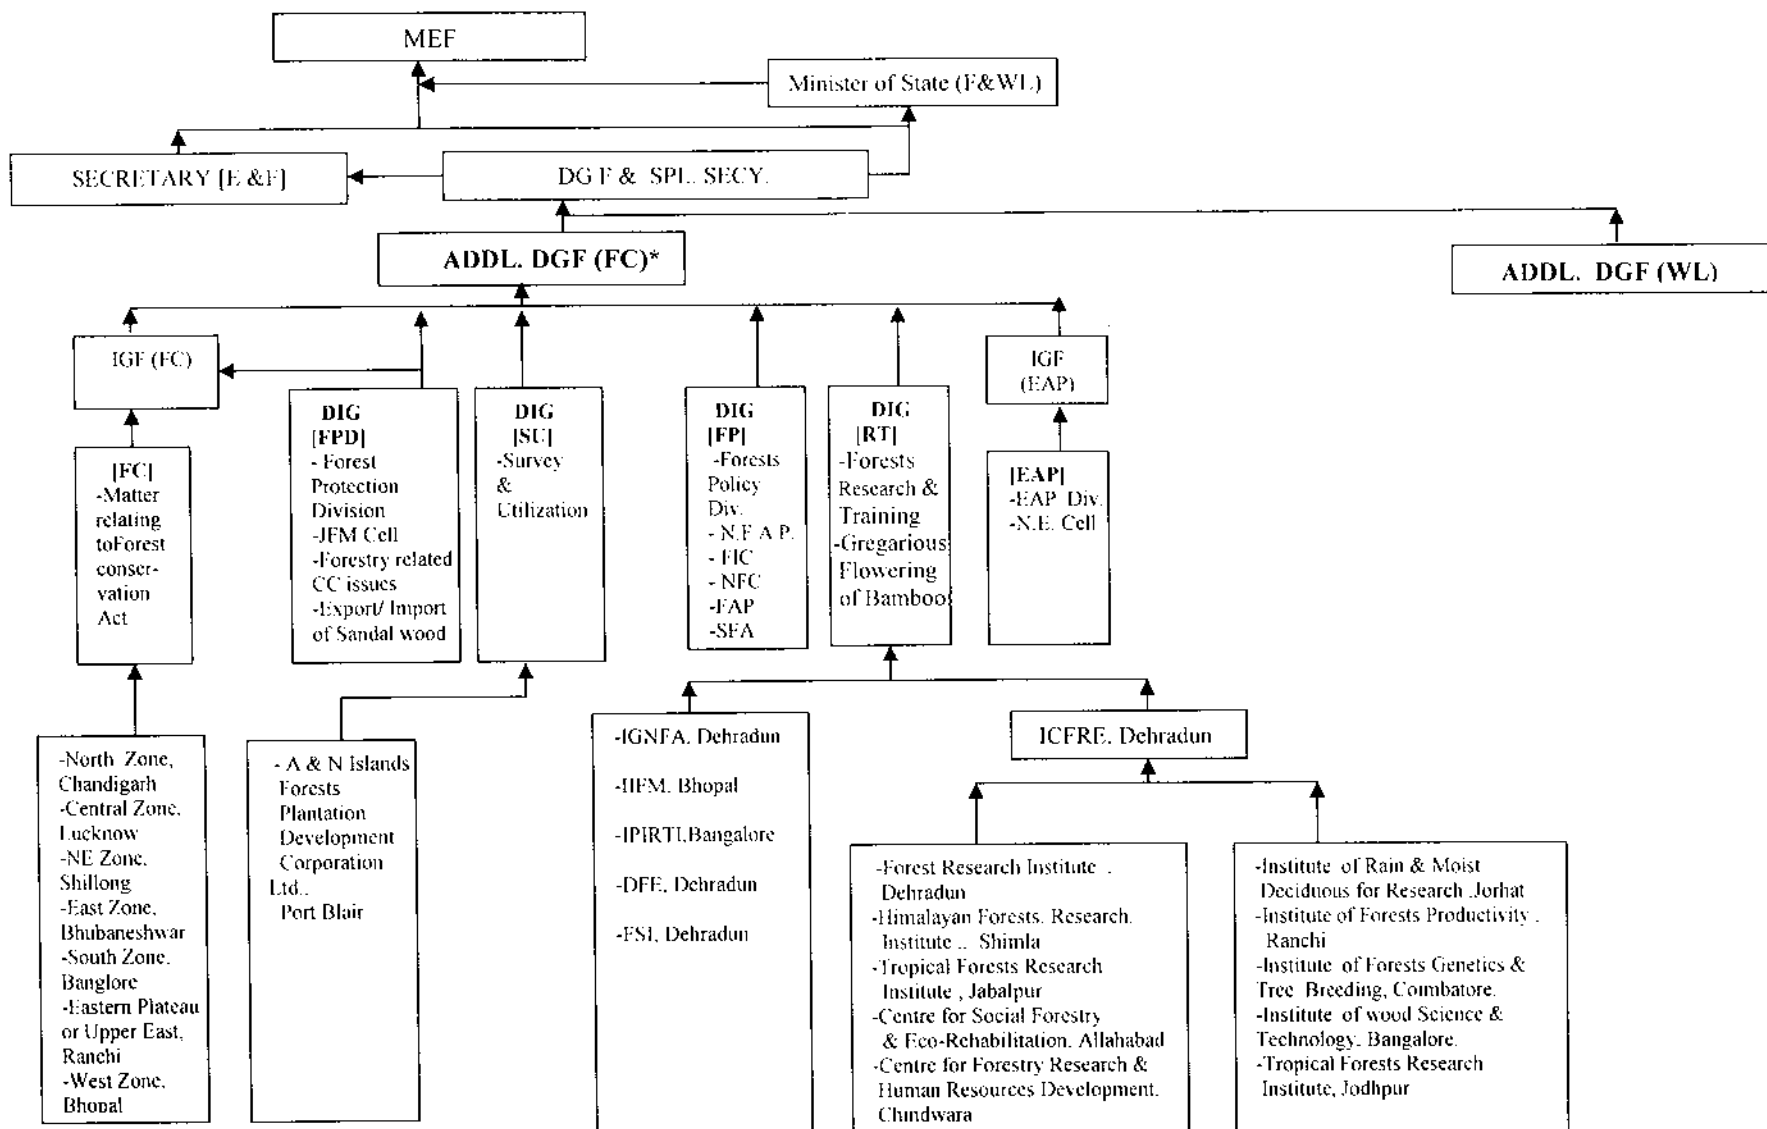

SECTORIAL ORGANOGRAM OF FOESTRY SECTOR

(As on 12th March, 2009)

*The post of ADDL. DGF (FC) is vacant
 FPD: Forest Protection Division
 SU: Survey & Utilization
 FP: Forest Policy
 RT: Research & Training
 NE: North Eastern

FC: Forest Conservation
 NFAP: National Forestry Action Programme
 FIC: Forest International Cooperation
 NFC: National Forest Commission
 EAP: Externally Aided Projects
 FSI: Forests Survey of India

JFM: Joint Forest Management
 IGNFA: Indira Gandhi National Forests Academy
 DFE: Directorate of Forests Education
 IFM: Indian Institute of Forests Management
 IPIRTI: Indian Plywood Industries Research and training Institute